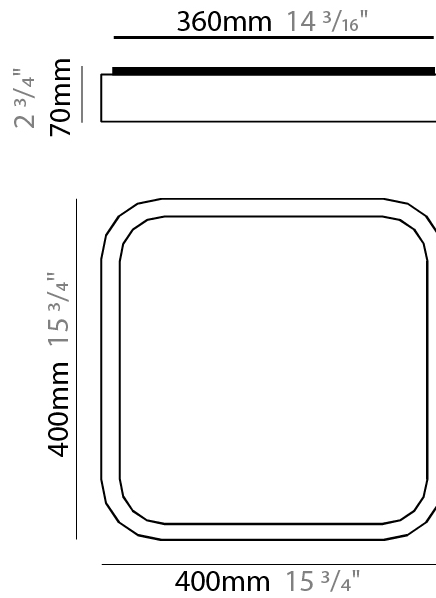

NATURE SURFACE

D112017

base number

1. To build a product code in our configurator select the specify button on the base model # product page
2. To build a manual product code on this datasheet choose from the options listed below in blue font and add the suffix to the base model #

GENERAL

Series: Nature
Brand: Ole
Division: Design
Mounting Type: Surface
Mounting Location: Ceiling
Subcategory: Ambient

PHYSICAL

Shape: Square
Length (mm): 400
Length (in): 15 3/4
Width (mm): 400
Width (in): 15 3/4
Height (mm): 70
Height (in): 2 3/4
Light Distribution: Direct
Diffuser: PMMA - Opal
Fixture Finish: OAK
Fixture Material: Metal / Wood

ELECTRICAL

Number of Lamps: 4
Lamp Type: LED Retrofit
Lamp Shape: A15
Bulb Included: Bulb Not Included
Max. Wattage Per Lamp (W): 4
Lamp Base: E26
Input Voltage (V): 120
Upon Request: 277Vac / GU24

LED

OPTICAL

RATINGS AND CERTIFICATIONS

Certified By: Certified for North American Standards
IP rating: IP20

PROJECT
TYPE
SPECIFIER
QUANTITY
DATE